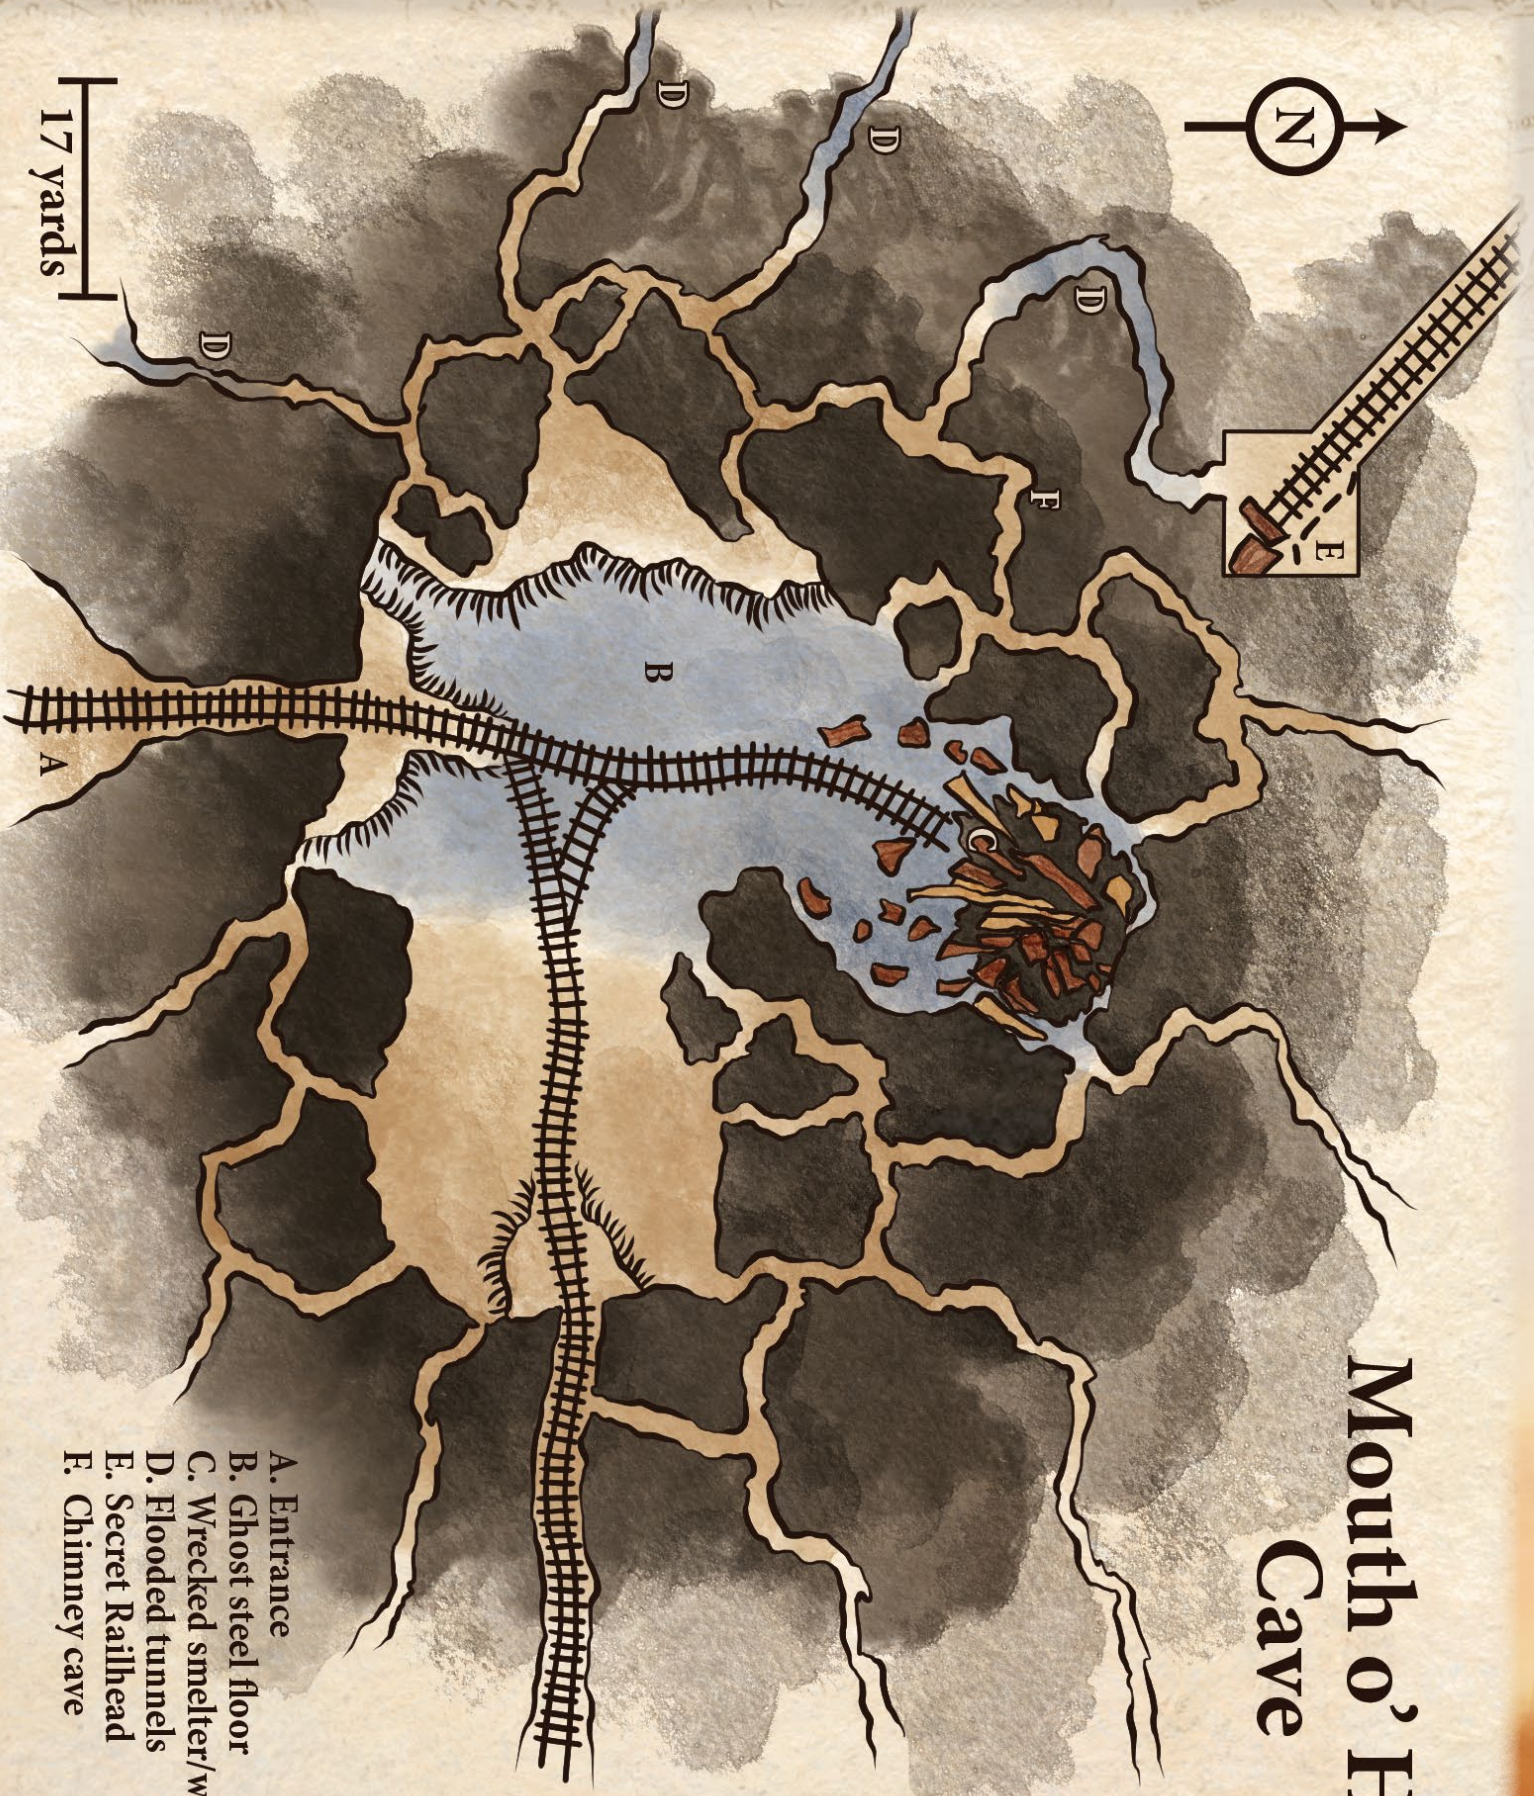

Tallulah

Long Drop Canyon

Mouth o' Hell

UTAH (DESERET)

DENVER-PACIFIC

Devil's Canyon

St. George

Kanab

**The City o'
Gloom**
Salt Lake City,
State of Deseret

100 FT

Smith & Robards Compound

25 yards

Hellstromme's Compound

Abandoned Fear Laboratory

8 yards

Mouth o' Hell Cave

- A. Entrance
- B. Ghost steel floor
- C. Wrecked smelter/water tower
- D. Flooded tunnels
- E. Secret Railhead
- F. Chimney cave

Skullchucker Arena

1 square = 2 yards

Team A's
Goal

Central Goal

Team B's
Goal