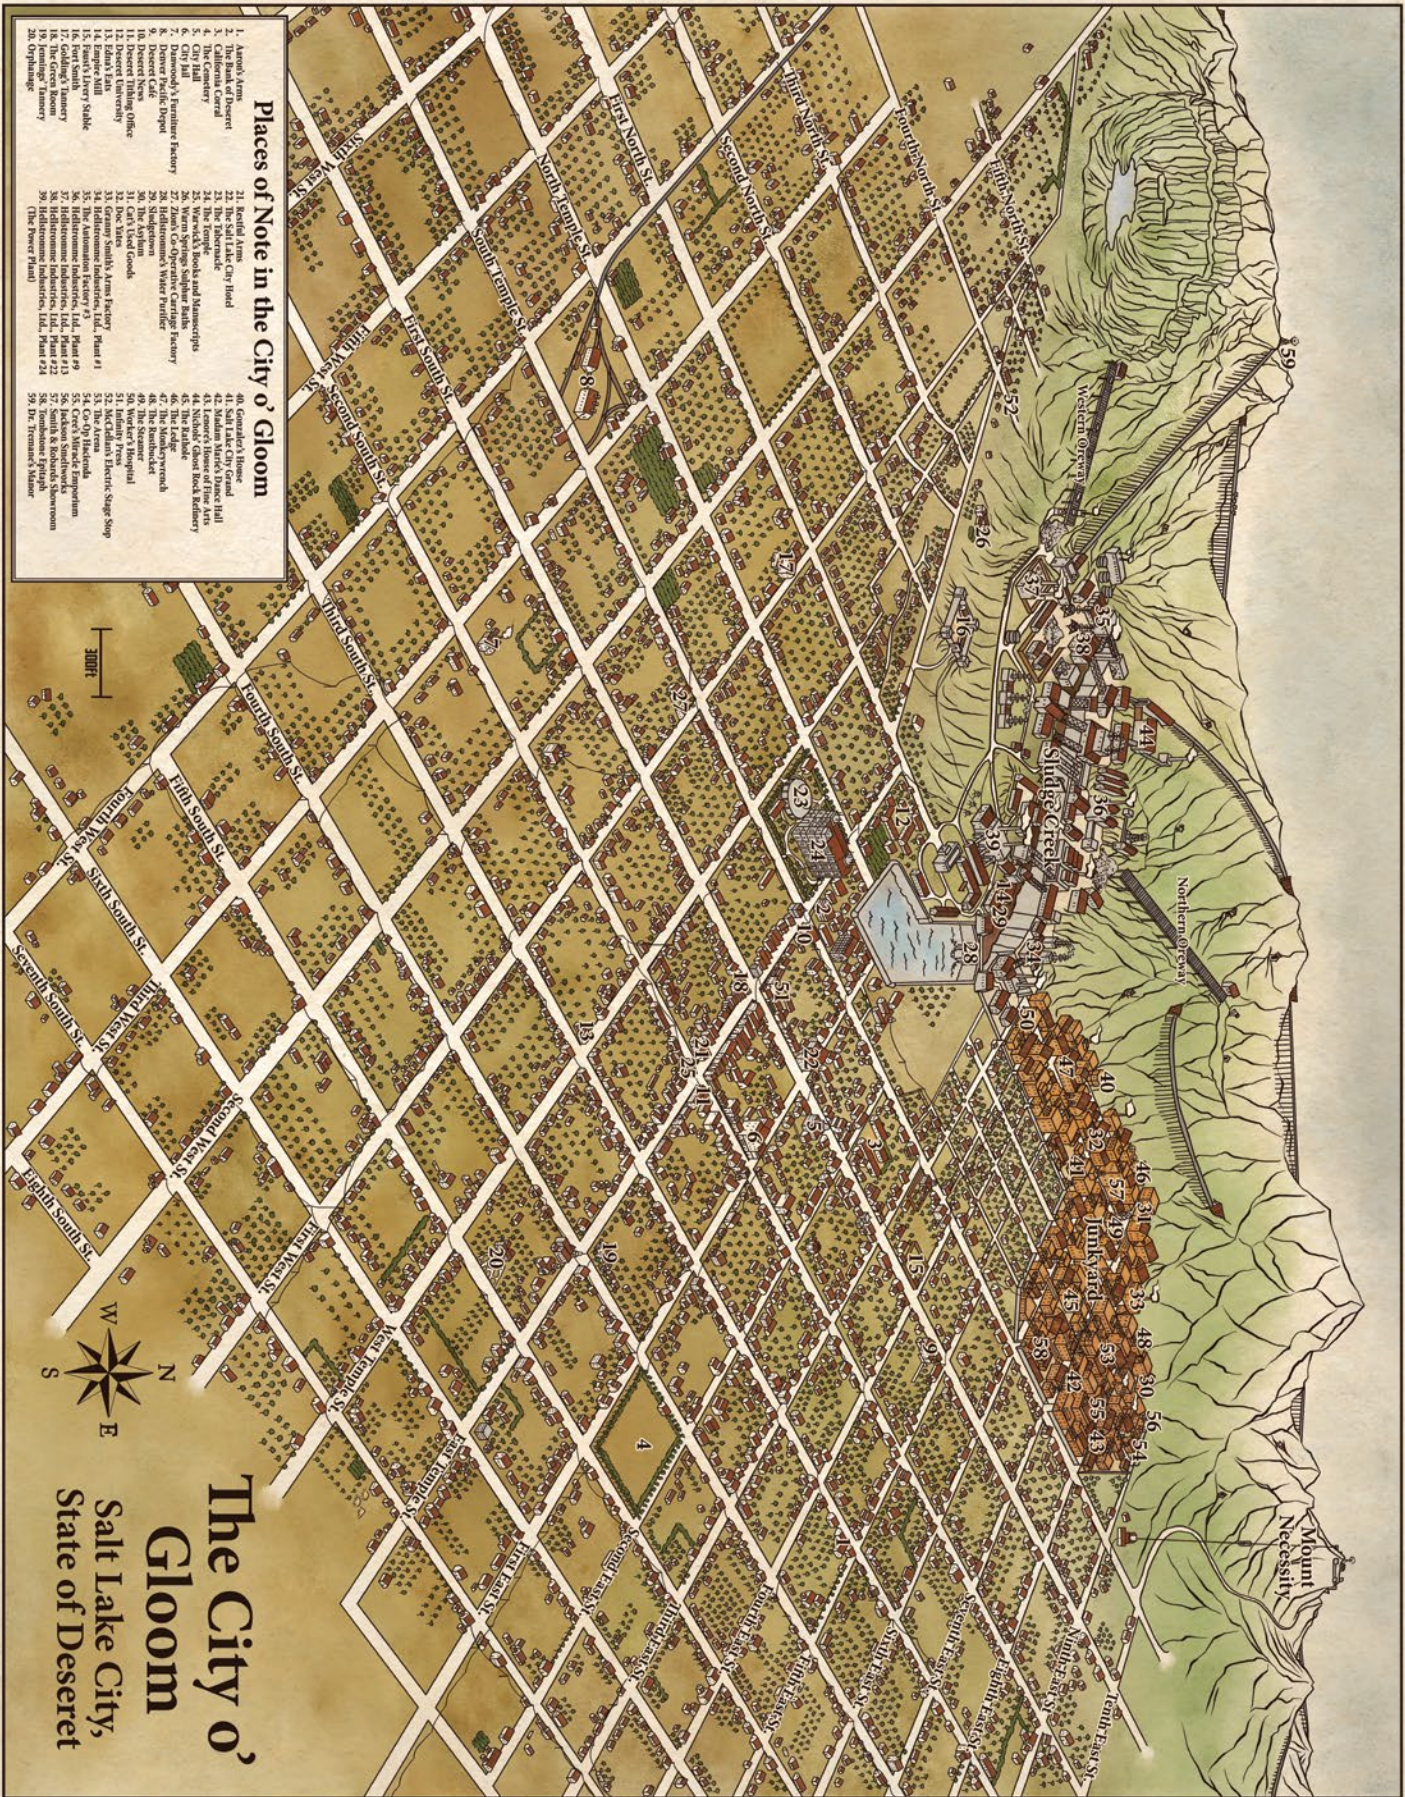

Places of Note in the City o' Gloom

**The City o'
Gloom**
Salt Lake City,
State of Deseret

100 FT