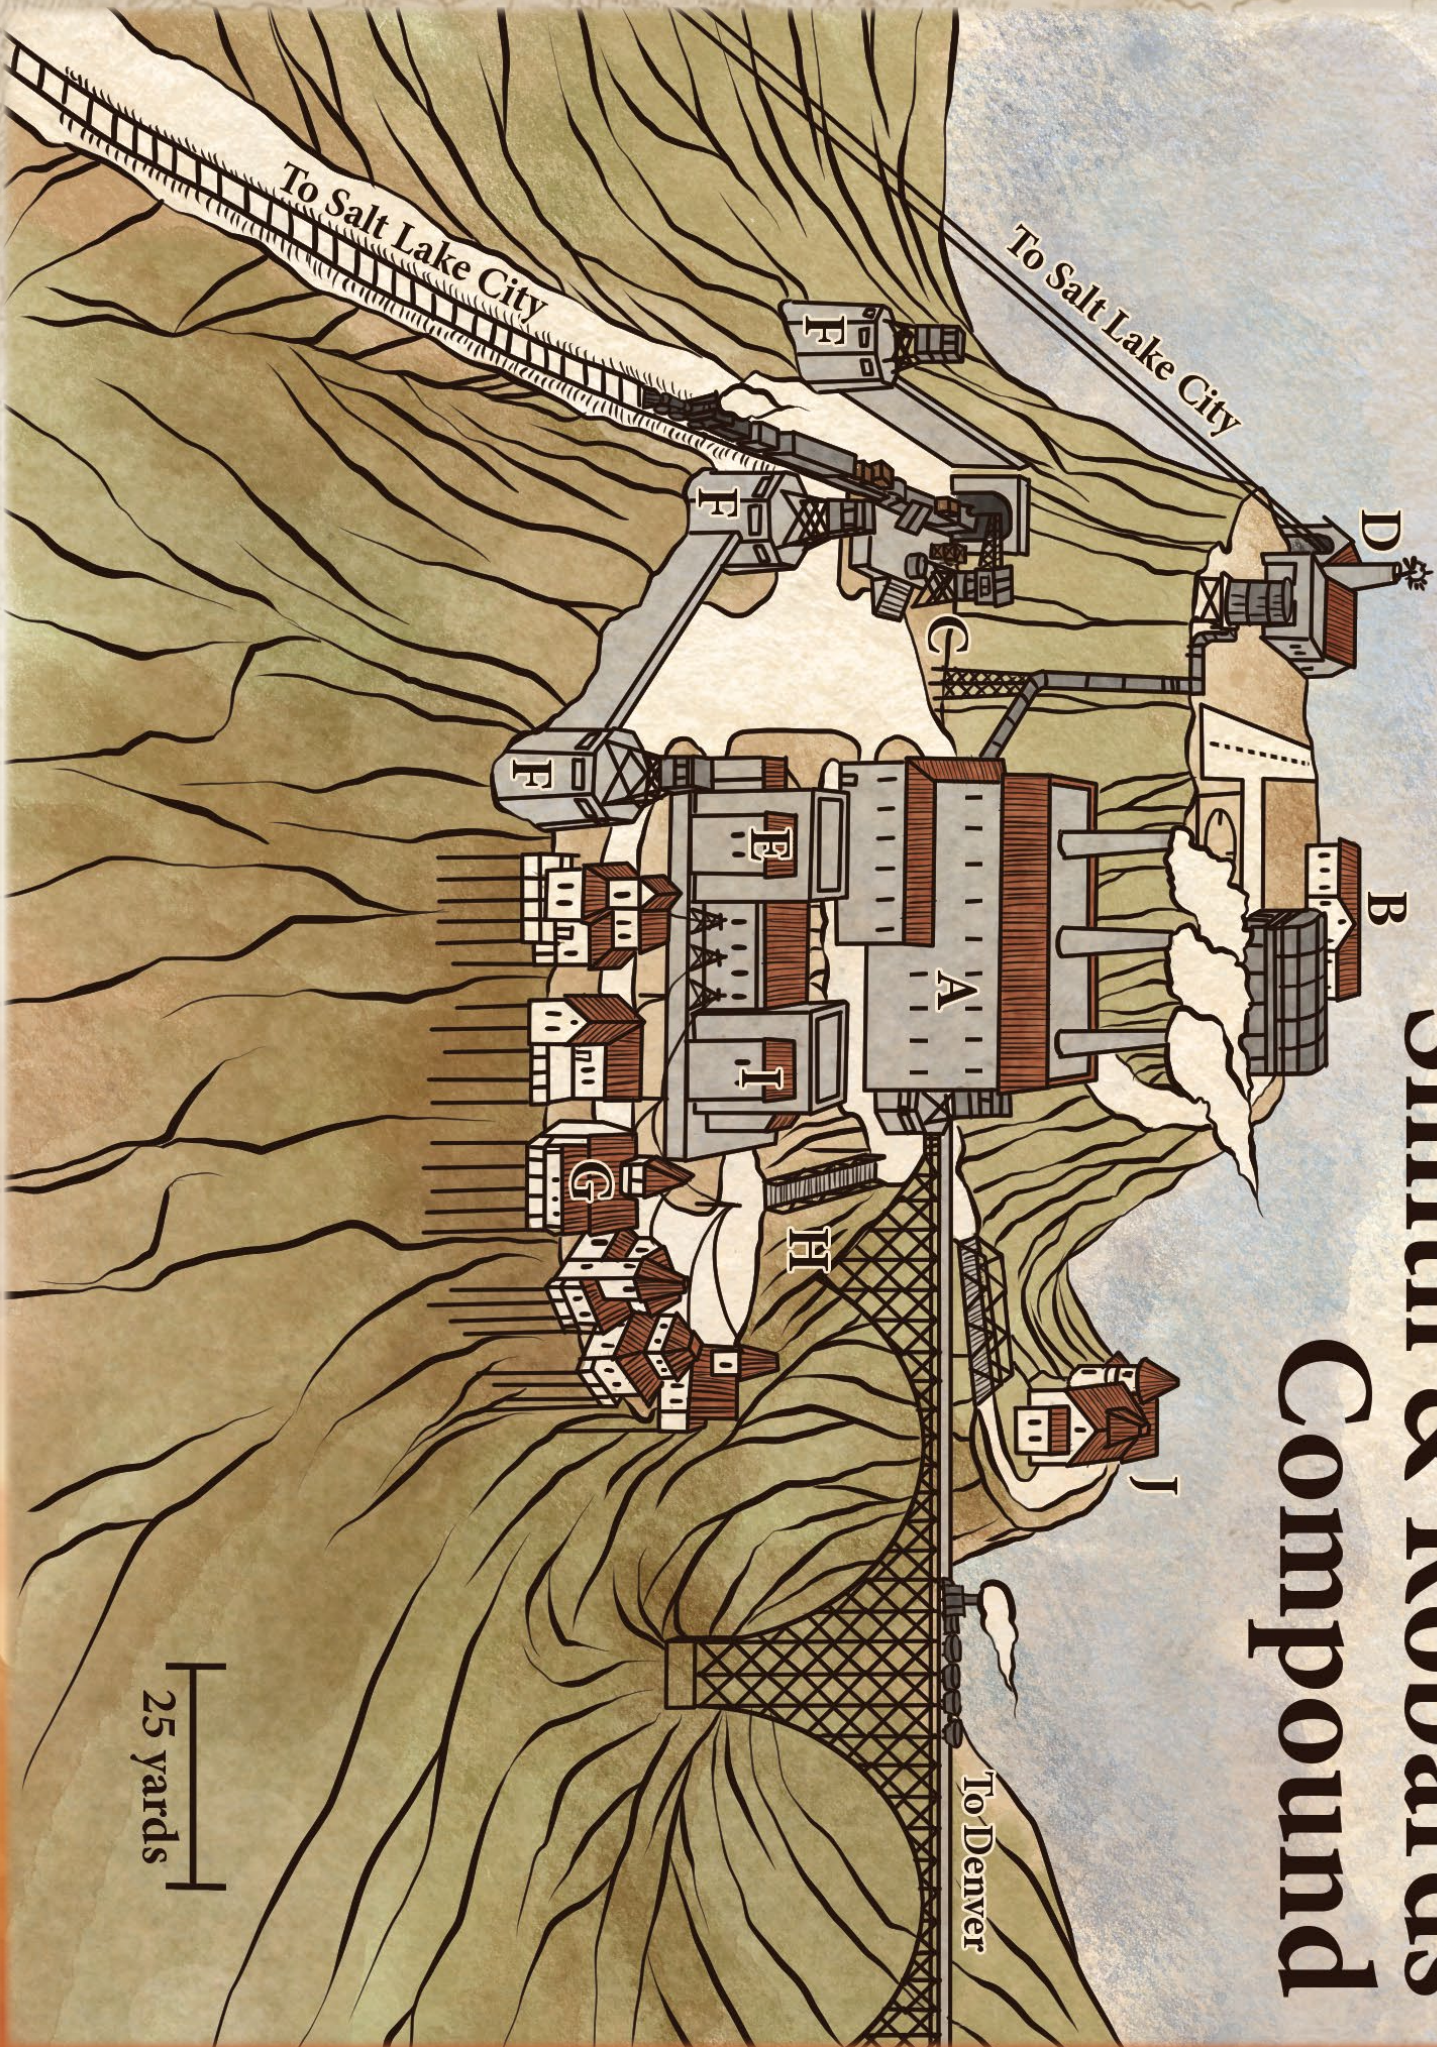

Salt Flats

Provo

Great Salt Lake Desert

Overlook Hotel

Nephi

Wasatch

Coffin Ro

Skull Canyon

Tallulah

Long Drop Canyon

Mouth o' Hell

UTAH (DESERET)

DENVER-PACIFIC

Devil's Canyon

St. George

Kanab

Mexican Hat

Canyon de Chelly (1864)

Places of Note in the City o' Gloom

- 1. Aaron's farm
- 2. The Bank of Deseret
- 3. California Canal
- 4. City Hall
- 5. City Jail
- 6. Deseret Bank
- 7. Deseret Bank, Upper
- 8. Deseret Bank, Lower
- 9. Deseret Bank, Upper
- 10. Deseret Bank, Lower
- 11. Deseret Bank, Upper
- 12. Deseret Bank, Lower
- 13. Deseret Bank, Upper
- 14. Deseret Bank, Lower
- 15. Deseret Bank, Upper
- 16. Deseret Bank, Lower
- 17. Deseret Bank, Upper
- 18. Deseret Bank, Lower
- 19. Deseret Bank, Upper
- 20. Deseret Bank, Lower
- 21. Deseret Bank, Upper
- 22. Deseret Bank, Lower
- 23. Deseret Bank, Upper
- 24. Deseret Bank, Lower
- 25. Deseret Bank, Upper
- 26. Deseret Bank, Lower
- 27. Deseret Bank, Upper
- 28. Deseret Bank, Lower
- 29. Deseret Bank, Upper
- 30. Deseret Bank, Lower
- 31. Deseret Bank, Upper
- 32. Deseret Bank, Lower
- 33. Deseret Bank, Upper
- 34. Deseret Bank, Lower
- 35. Deseret Bank, Upper
- 36. Deseret Bank, Lower
- 37. Deseret Bank, Upper
- 38. Deseret Bank, Lower
- 39. Deseret Bank, Upper
- 40. Deseret Bank, Lower
- 41. Deseret Bank, Upper
- 42. Deseret Bank, Lower
- 43. Deseret Bank, Upper
- 44. Deseret Bank, Lower
- 45. Deseret Bank, Upper
- 46. Deseret Bank, Lower
- 47. Deseret Bank, Upper
- 48. Deseret Bank, Lower
- 49. Deseret Bank, Upper
- 50. Deseret Bank, Lower
- 51. Deseret Bank, Upper
- 52. Deseret Bank, Lower
- 53. Deseret Bank, Upper
- 54. Deseret Bank, Lower
- 55. Deseret Bank, Upper
- 56. Deseret Bank, Lower
- 57. Deseret Bank, Upper
- 58. Deseret Bank, Lower

**The City o'
Gloom**
Salt Lake City,
State of Deseret

100 FT

Smith & Robards Compound

25 yards

Hellstromme's Compound

Abandoned Fear Laboratory

8 yards

Mouth o' Hell Cave