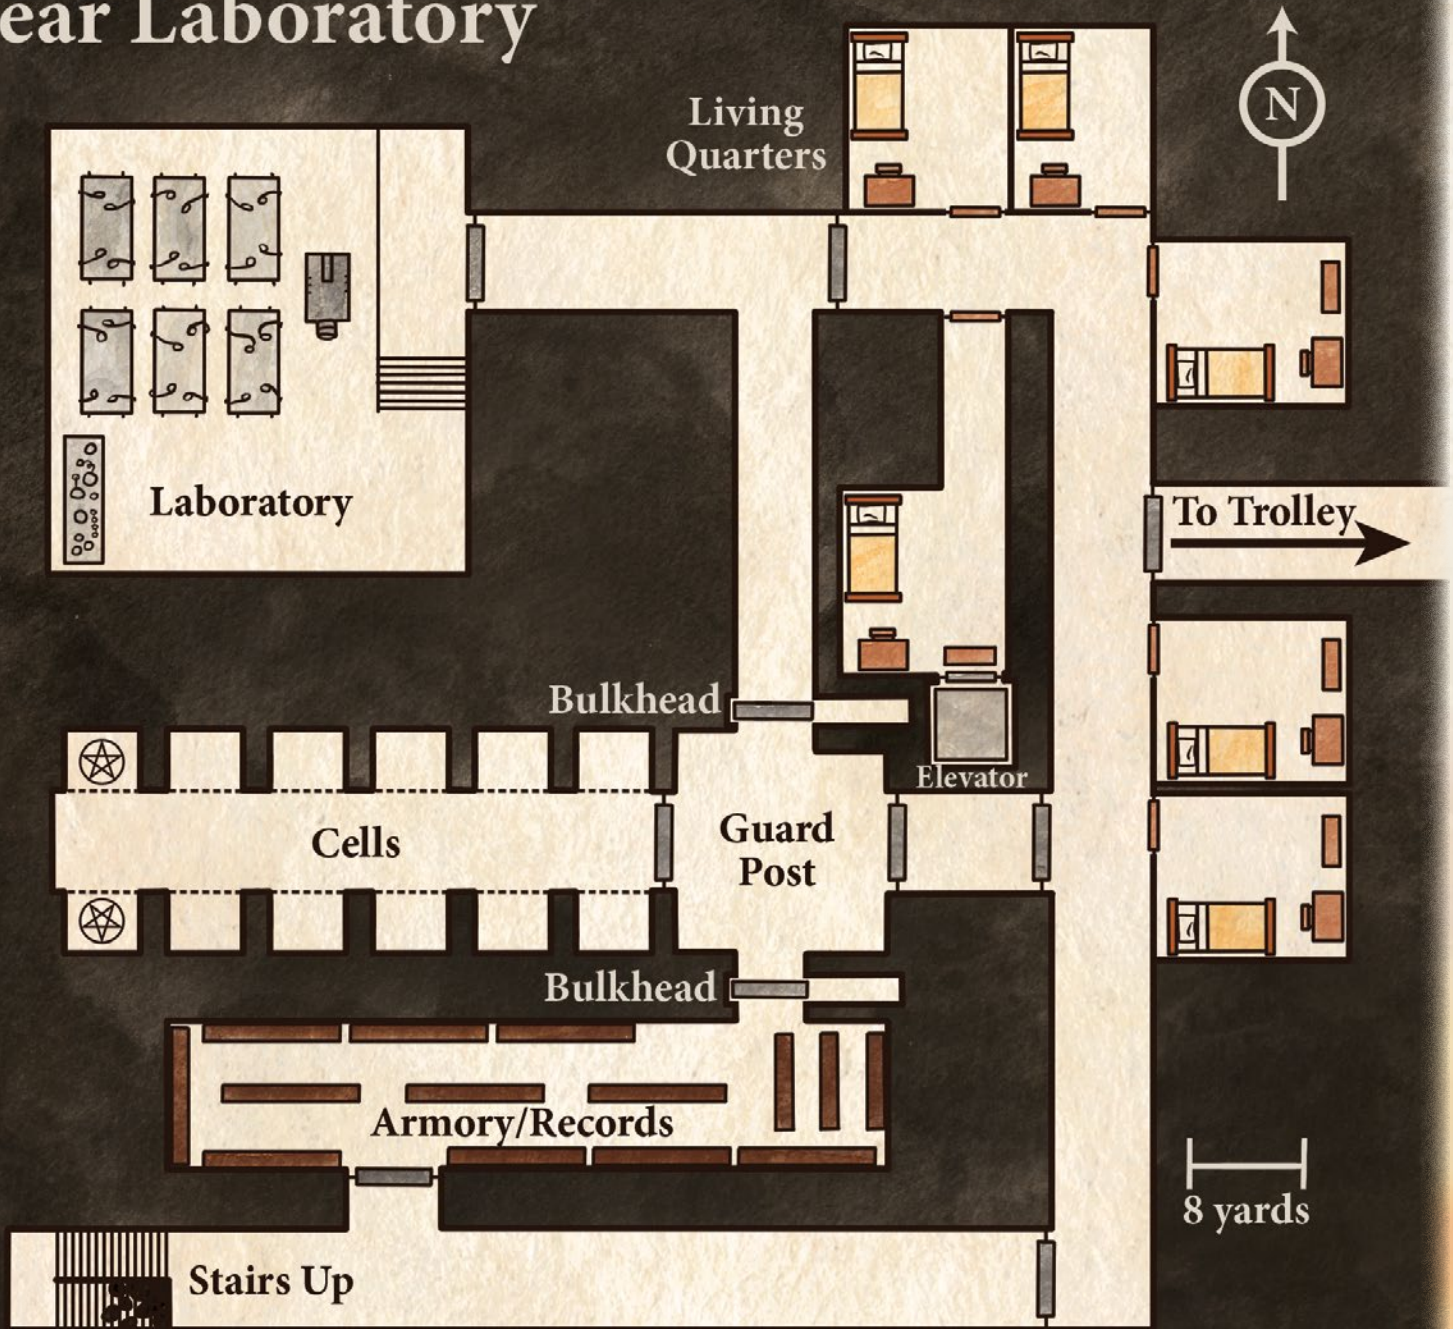

**The City o'
Gloom**
Salt Lake City,
State of Deseret

100 FT

Smith & Robards Compound

25 yards

Hellstromme's Compound

Abandoned Fear Laboratory

8 yards

Mouth o' Hell Cave

- A. Entrance
- B. Ghost steel floor
- C. Wrecked smelter/water tower
- D. Flooded tunnels
- E. Secret Railhead
- F. Chimney cave

Skullchucker Arena

1 square = 2 yards

Team A's
Goal

Central Goal

Team B's
Goal

Nuppenau House Attic Laboratory

2 yards

Fear Laboratory

The Secret Labs

Abyssal Chamber

7 yards

Steam Wagons

Spare Parts

Control Sphere

Observation

Steam Boilers

Hell Gate

Ghost Rock Vaults

Steam Elevator