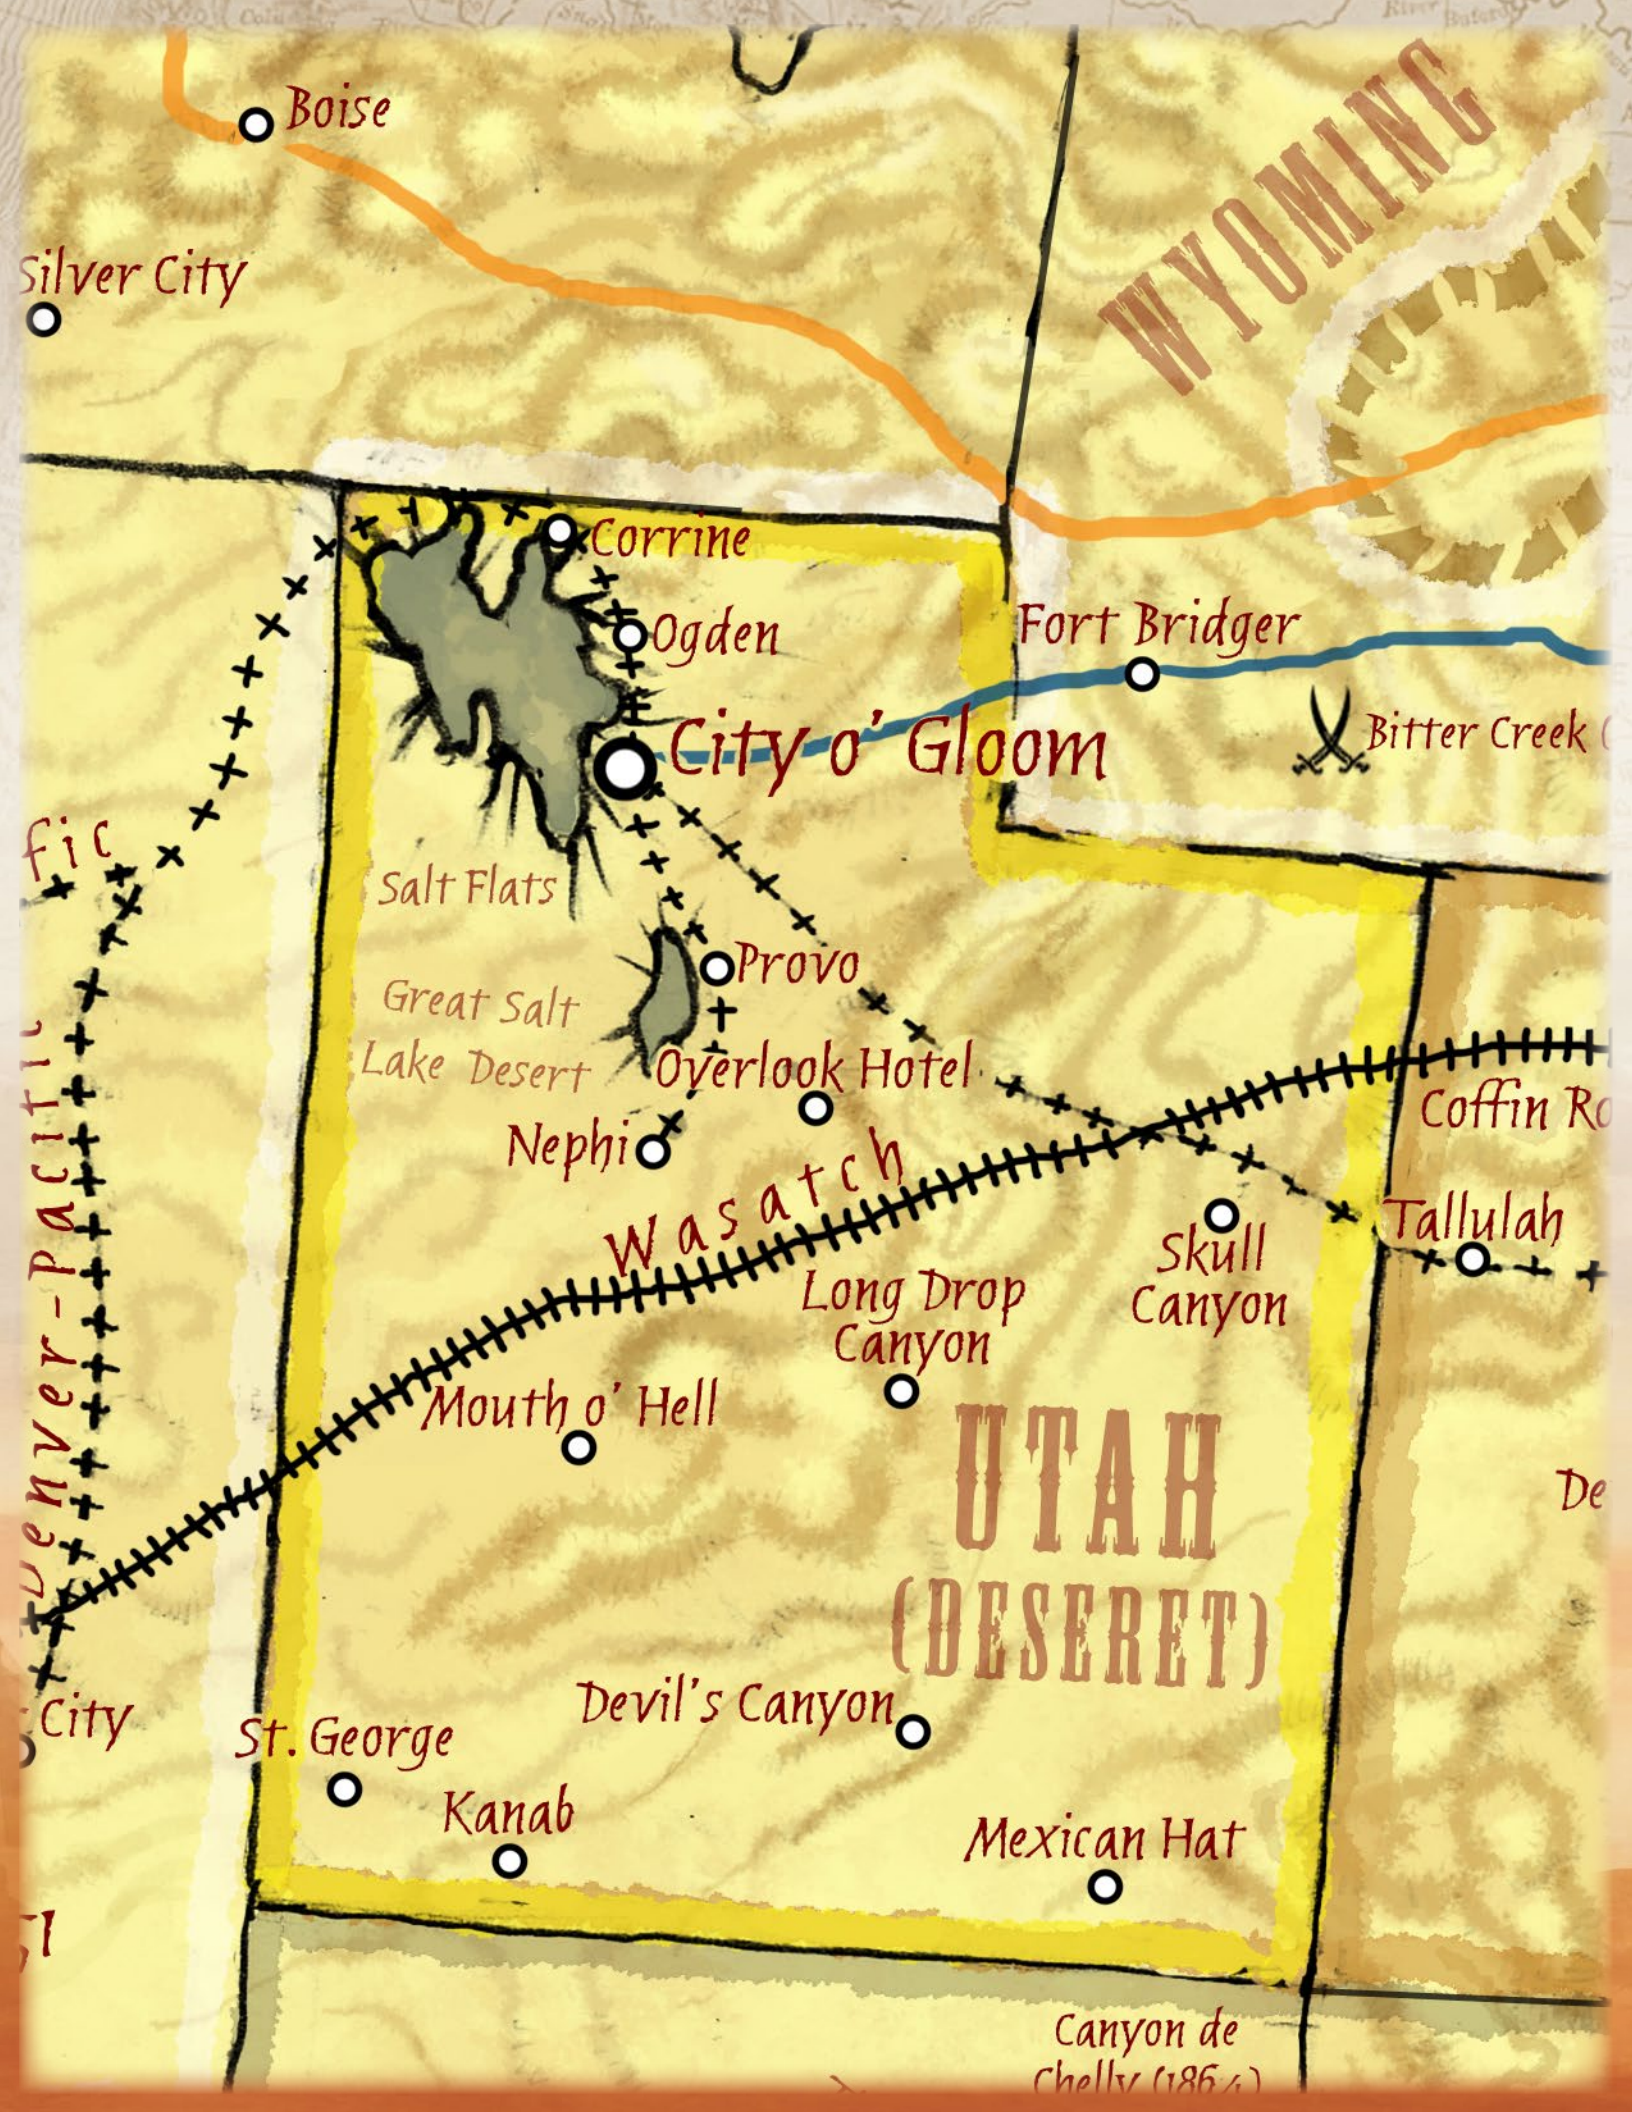

Good Intentions Map Pack

DEADLANDS

GOOD INTENTIONS

MAP PACK

Credits & Acknowledgements

CARTOGRAPHY: ALIDA SAXON, JARED BLANDO

DEADLANDS BRAND MANAGER: MATTHEW CUTTER

ART DIRECTOR: AARON ACEVEDO

Boise

Silver City

WYOMING

Corrine

Ogden

Fort Bridger

City o' Gloom

Bitter Creek

Salt Flats

Provo

Great Salt Lake Desert

Overlook Hotel

Nephi

Wasatch

Coffin Ro

Skull Canyon

Tallulah

Long Drop Canyon

Mouth o' Hell

UTAH (DESERET)

DENVER-PACIFIC

Devil's Canyon

St. George

Kanab