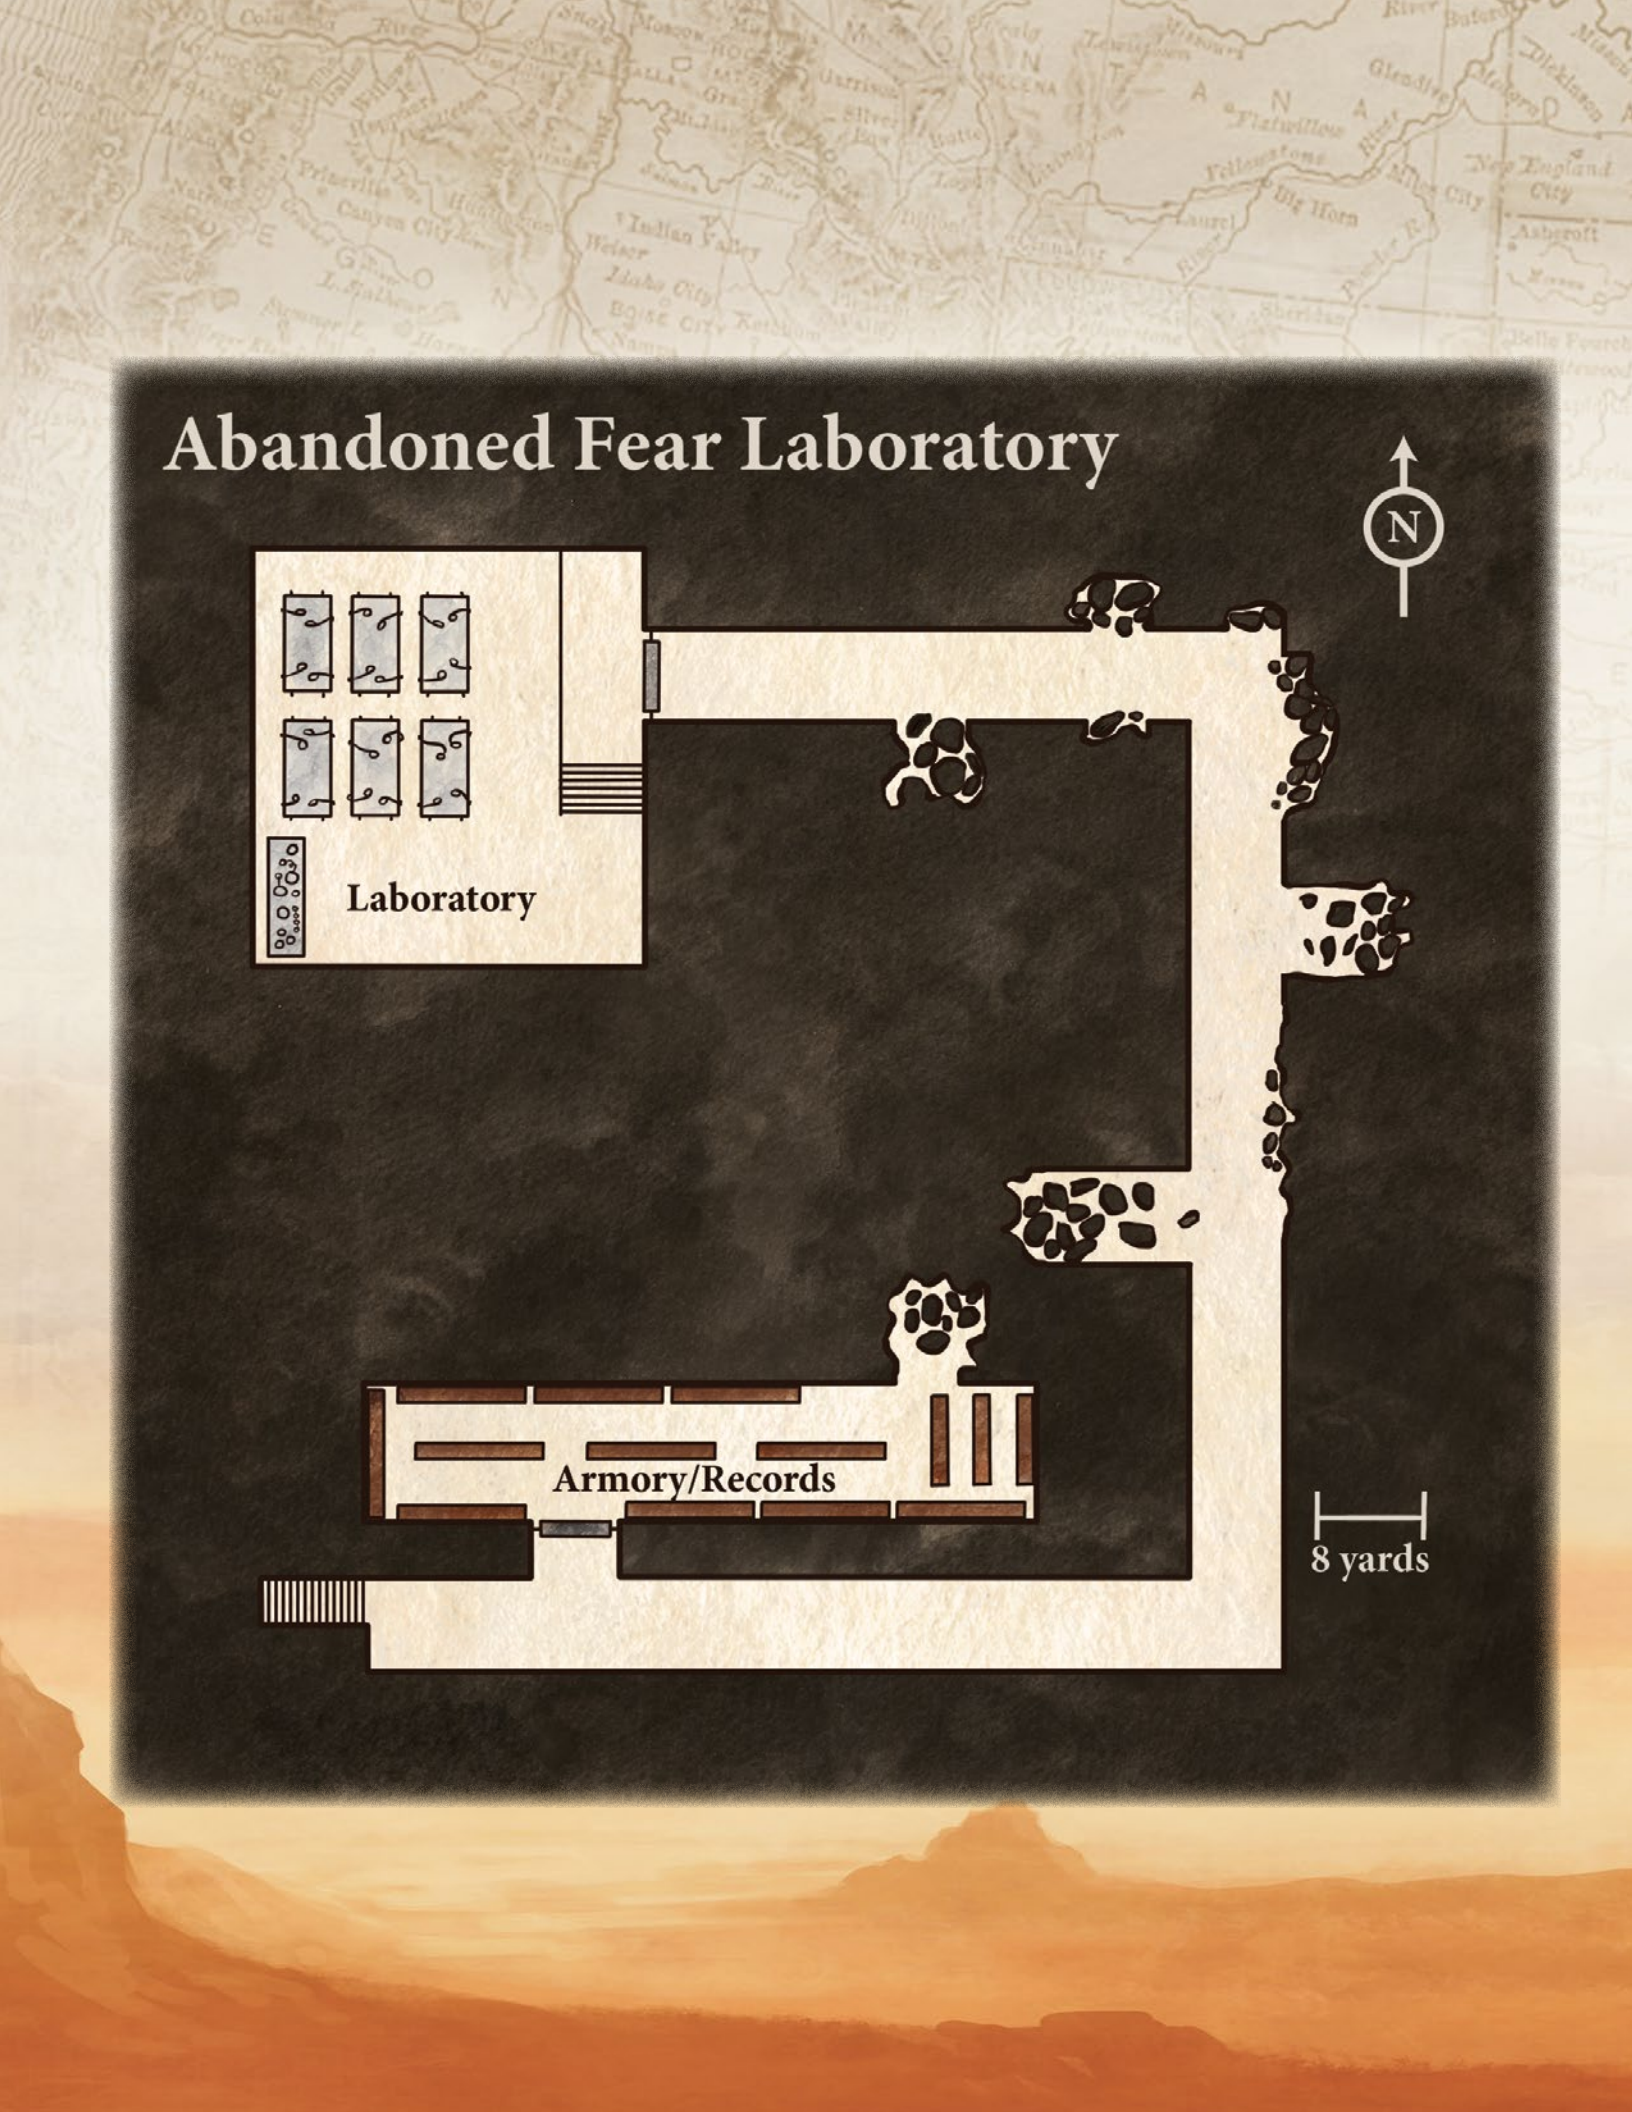

Tallulah

Long Drop Canyon

Mouth o' Hell

UTAH (DESERET)

DENVER-PACIFIC

Devil's Canyon

St. George

Kanab

**The City o'
Gloom**
Salt Lake City,
State of Deseret

100 FT

Smith & Robards Compound

25 yards

Hellstromme's Compound

Abandoned Fear Laboratory

8 yards

Mouth o' Hell Cave

- A. Entrance
- B. Ghost steel floor
- C. Wrecked smelter/water tower
- D. Flooded tunnels
- E. Secret Railhead
- F. Chimney cave

Skullchucker Arena

1 square = 2 yards

Team A's
Goal

Central Goal

Team B's
Goal