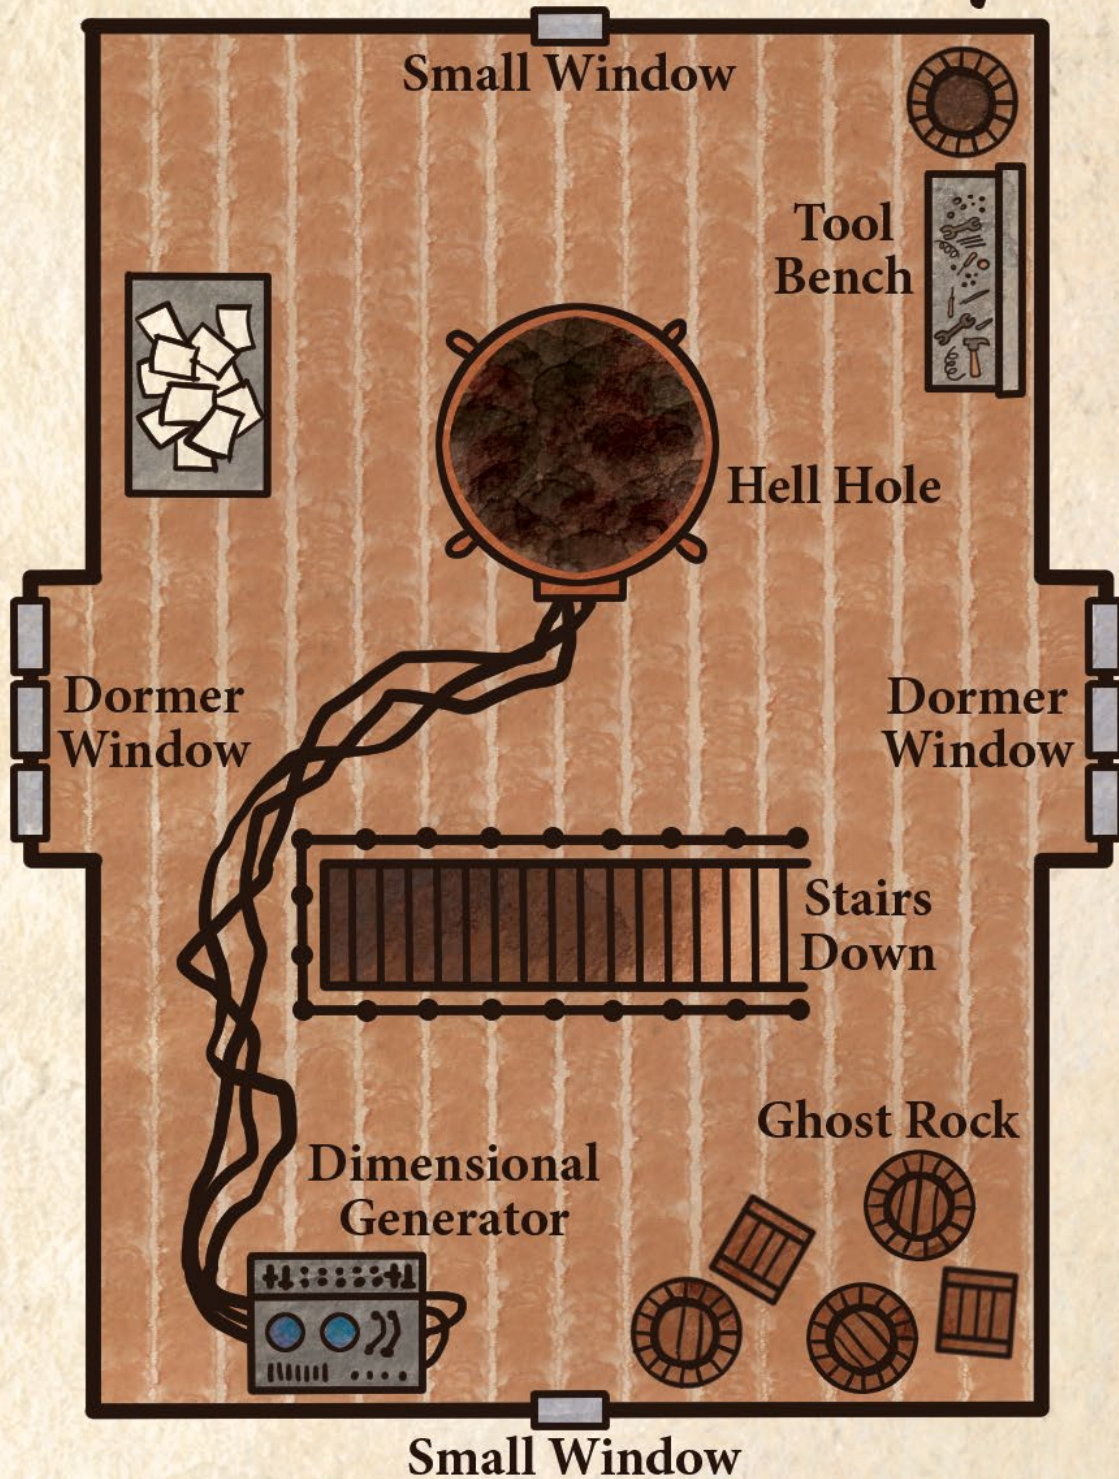

- A. Entrance
- B. Ghost steel floor
- C. Wrecked smelter/water tower
- D. Flooded tunnels
- E. Secret Railhead
- F. Chimney cave

Skullchucker Arena

1 square = 2 yards

Team A's
Goal

Central Goal

Team B's
Goal

Nuppenau House Attic Laboratory

2 yards

Fear Laboratory

The Secret Labs

Abyssal Chamber

7 yards

Steam Wagons

Spare Parts

Control Sphere

Observation

Steam Boilers

Hell Gate

Ghost Rock Vaults

Steam Elevator