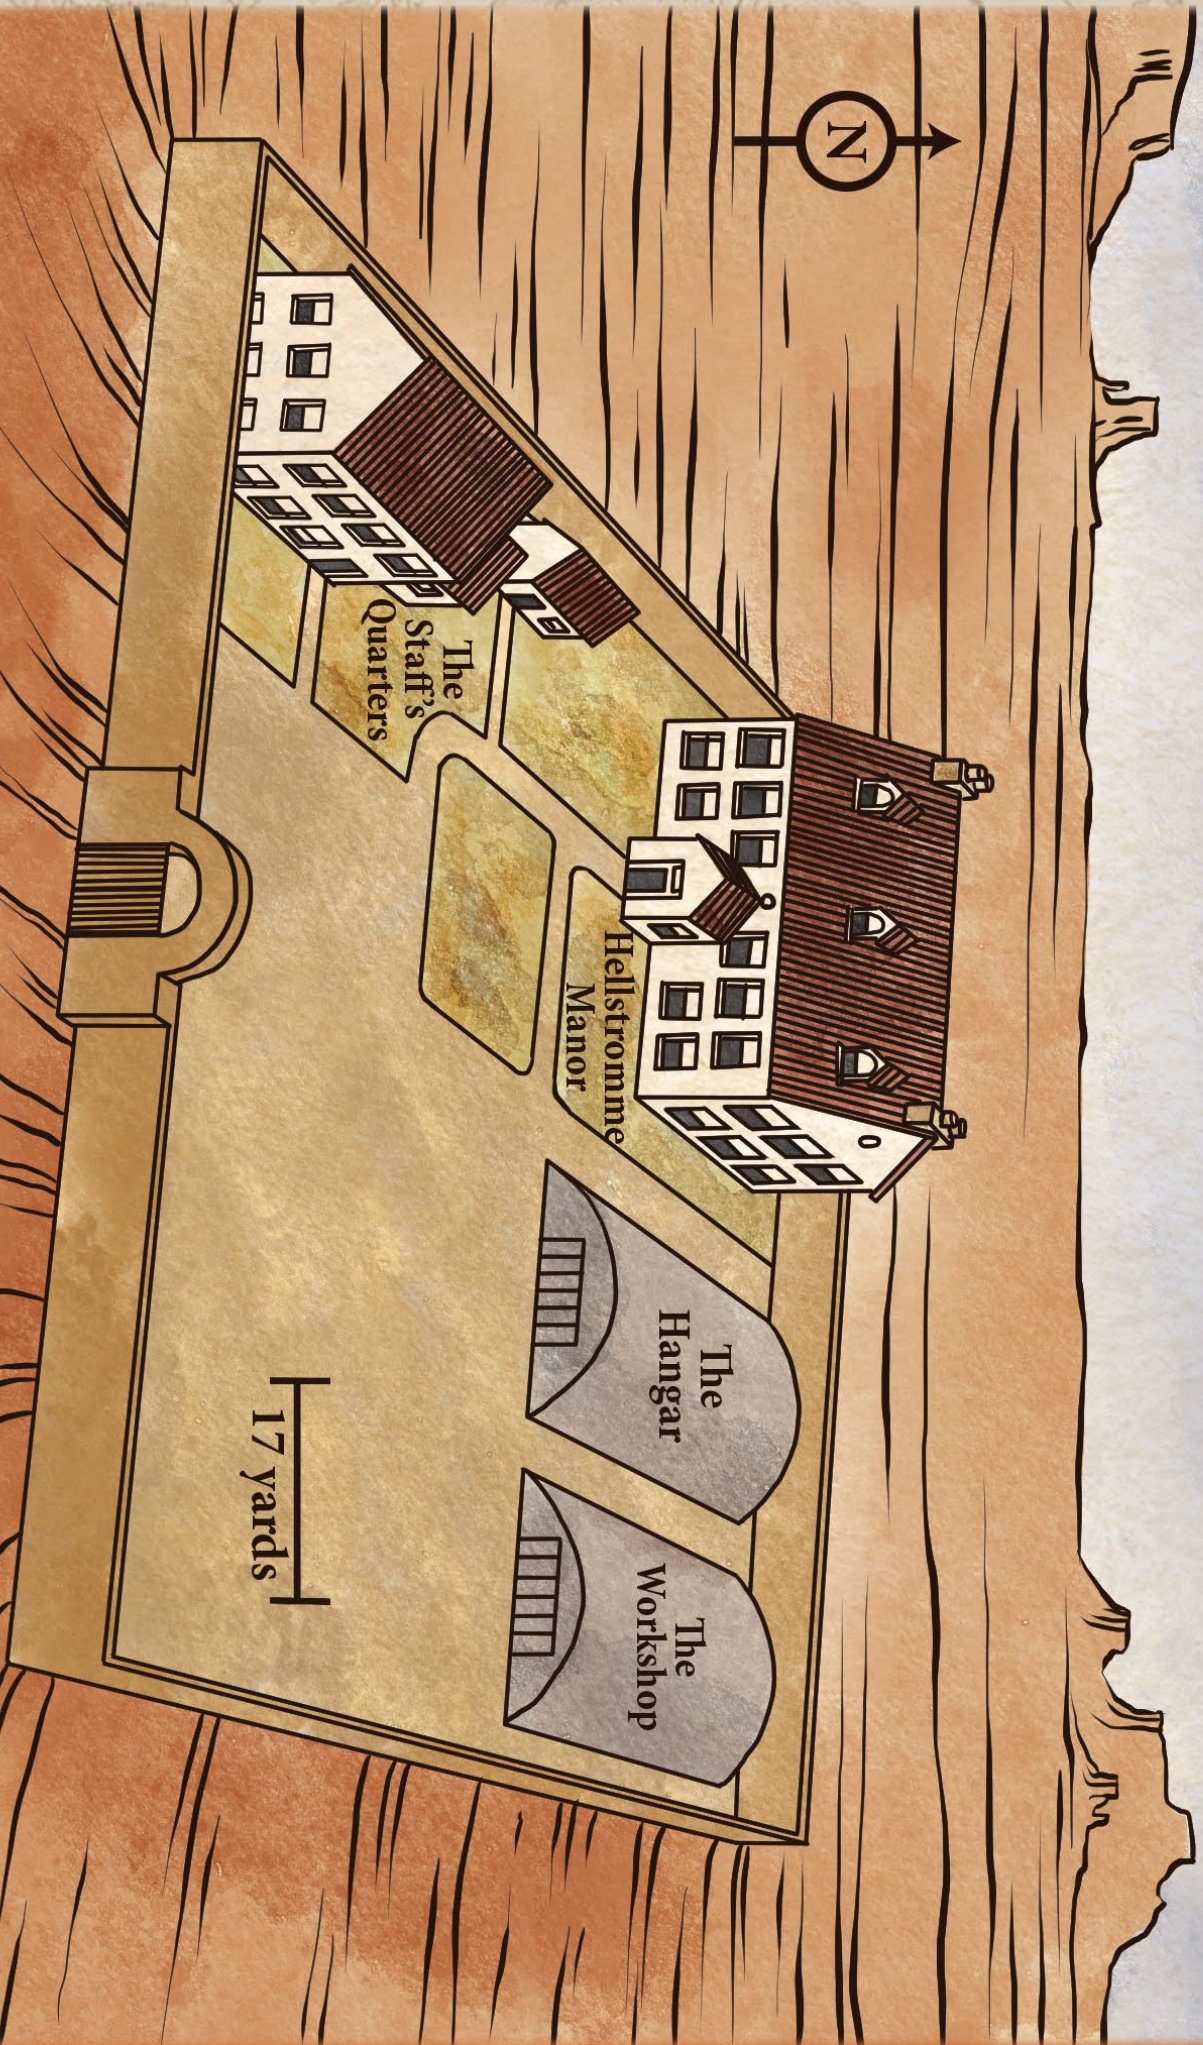

Tallulah

Long Drop Canyon

Mouth o' Hell

UTAH (DESERET)

DENVER-PACIFIC

Devil's Canyon

St. George

Kanab

**The City o'
Gloom**
Salt Lake City,
State of Deseret

100 FT

Smith & Robards Compound

25 yards

Hellstromme's Compound

Abandoned Fear Laboratory

8 yards

Mouth o' Hell Cave

- A. Entrance
- B. Ghost steel floor
- C. Wrecked smelter/water tower
- D. Flooded tunnels
- E. Secret Railhead
- F. Chimney cave

Skullchucker Arena

1 square = 2 yards

Team A's
Goal

Central Goal

Team B's
Goal